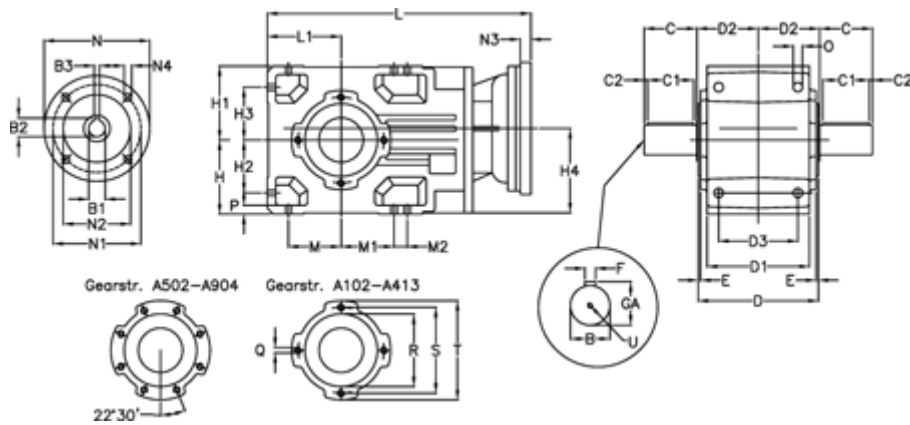

Article number: 29600100852235  
 Description: Bevel helical gearbox  
 A102UD-8,5-P90B5

## Measures

B = 25	D1 = 95	H1 = 70	M2 = 0	Q = M8x12
B1 = 24	D2 = 63	H2 = 50.0	N = 200	R = 80
B2 = 27.3	D3 = 75	H3 = 50.0	N1 = 165	S = 100
B3 = 8	Description = A102UD-xx-P90 B5	H4 = 83.0	N2 = 130	T = 120
C = 45	E = 3.0	L = 302.0	N3 = 0	U = M8x19
C1 = 35	F = 8	L1 = 70	N4 = M10x12	
C2 = 5.0	GA = 28.0	M = 50.0	O = 9.5	
D = 117	H = 70	M1 = 50.0	P = 9	